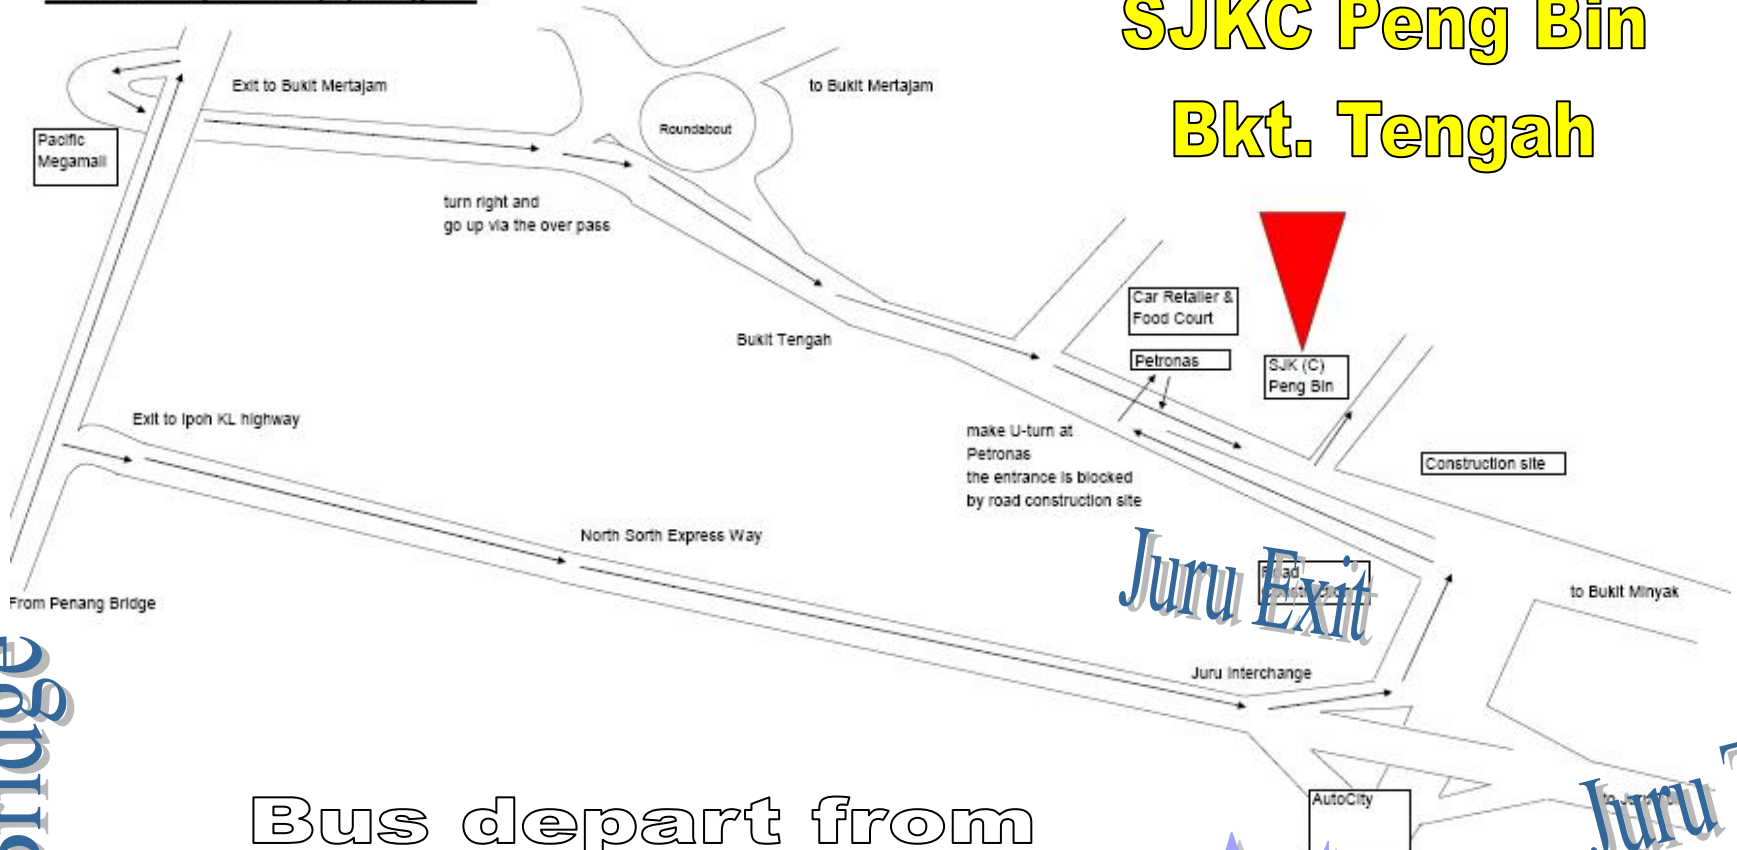

Location Map of SJK (C) Peng Bin

SJKC Peng Bin Bkt. Tengah

Penang Bridge

Bus depart from
PFS ,Penang 8am.
Kpg Ku 8.10am

Bus is FOC. Max 40 seat.

Juru Exit

Auto City

Juru Tol